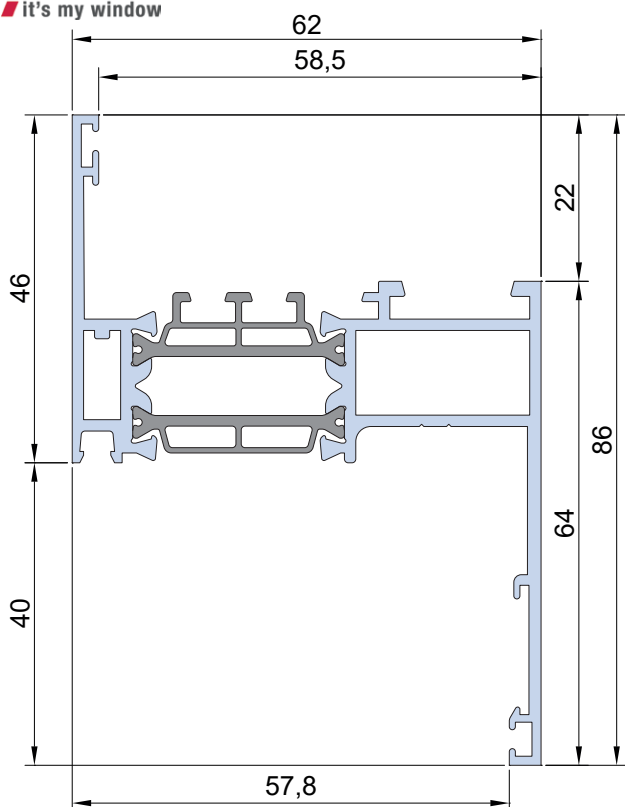

Info prodotto 2206

01.06.2022

it's my window

TT 11622

1290 gr/m