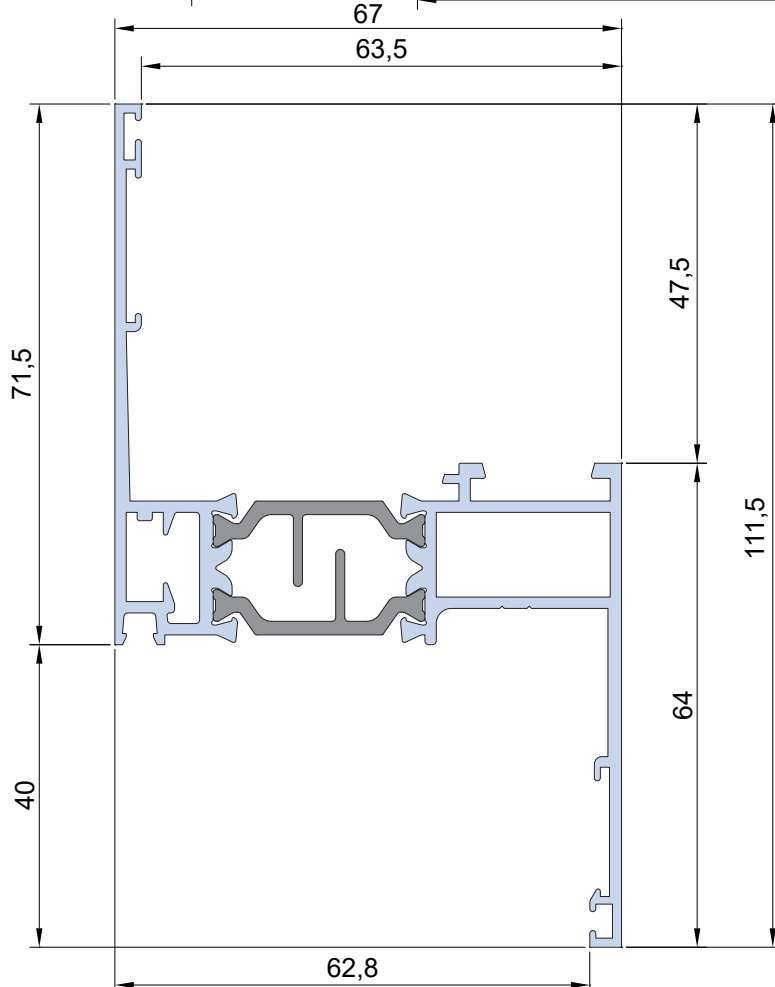

it's my window

UP 10122

1256 gr/m

UP 10425

1415 gr/m

UP 10825

1451 gr/m

Info prodotto 2206