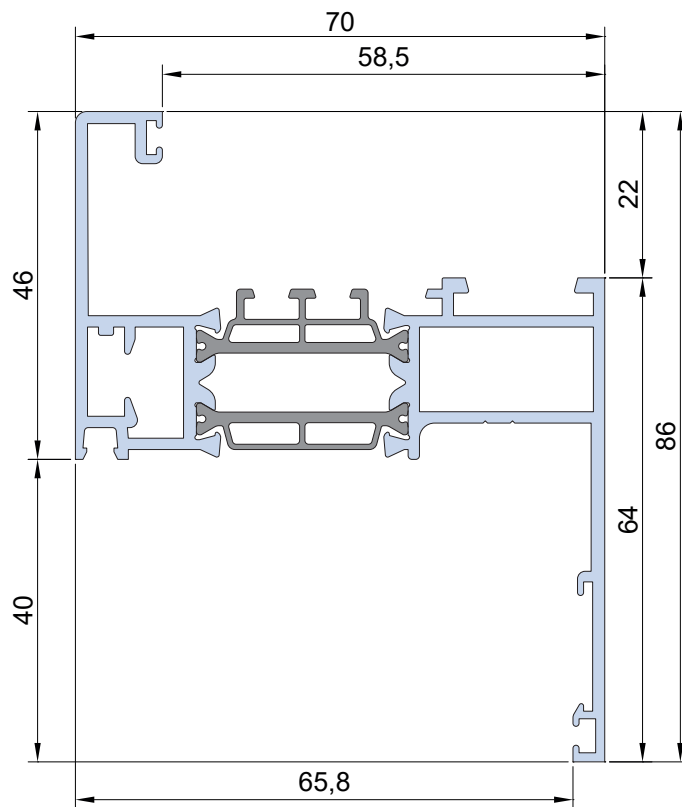

Info prodotto 2206

01.06.2022

it's my window

TT 11622

1290 gr/m

TT 12622

1449 gr/m

TT 14622

1485 gr/m