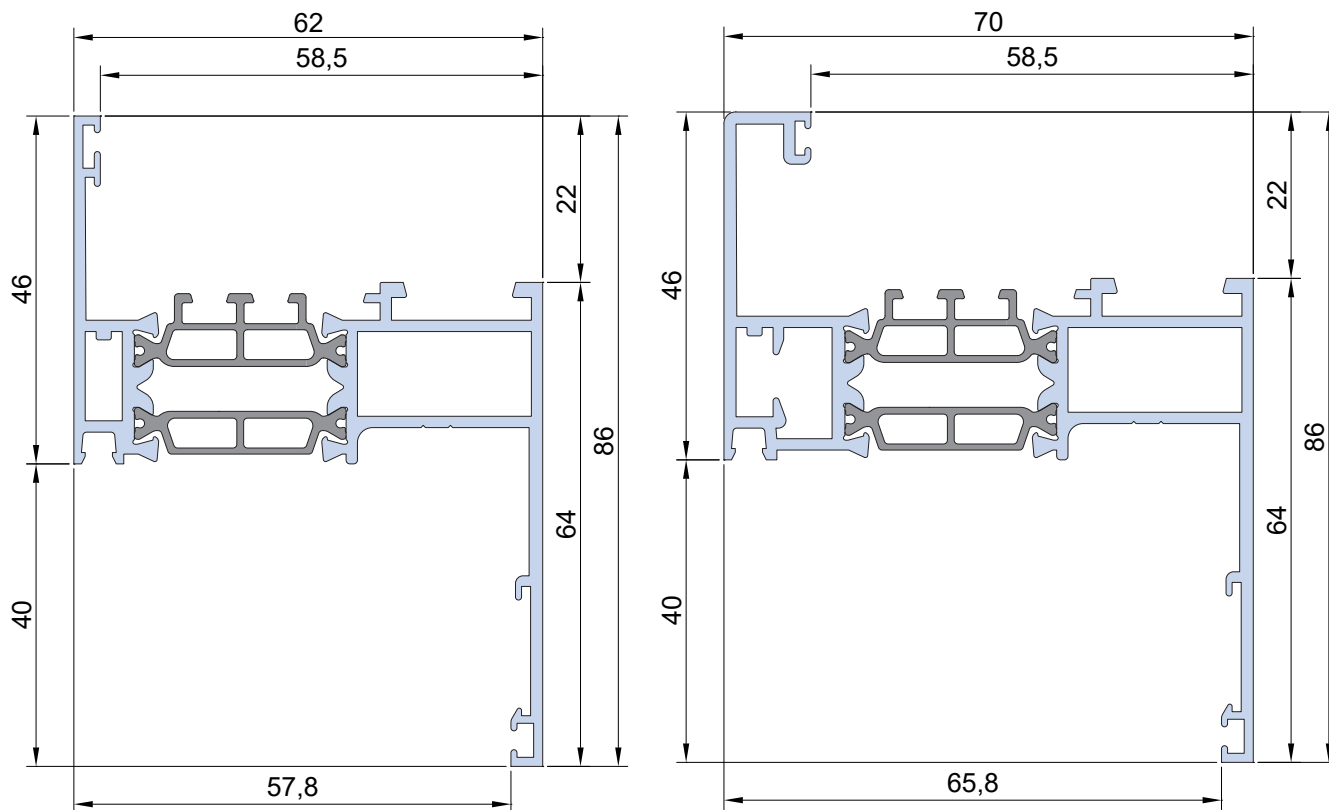

Info prodotto 2206

01.06.2022

it's my window

UP 11622

1251 gr/m

UP 12622

1410 gr/m

UP 14622

1446 gr/m