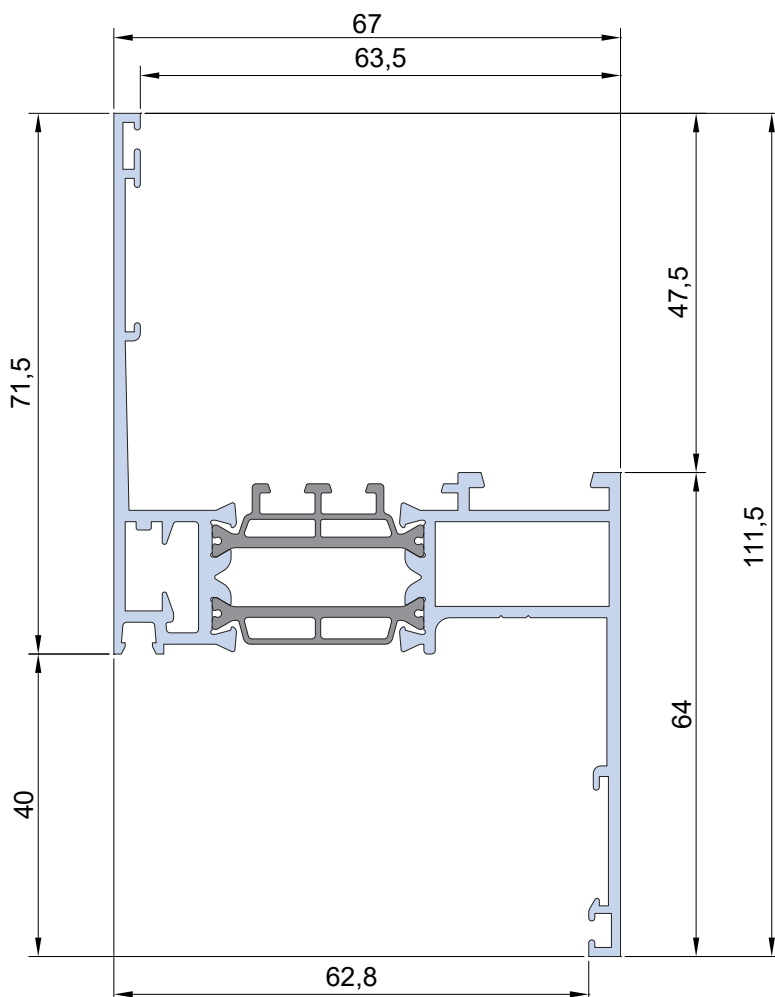

01.06.2022

it's my window

TT 11622

1290 gr/m

TT 12622

1449 gr/m

TT 14622

1485 gr/m