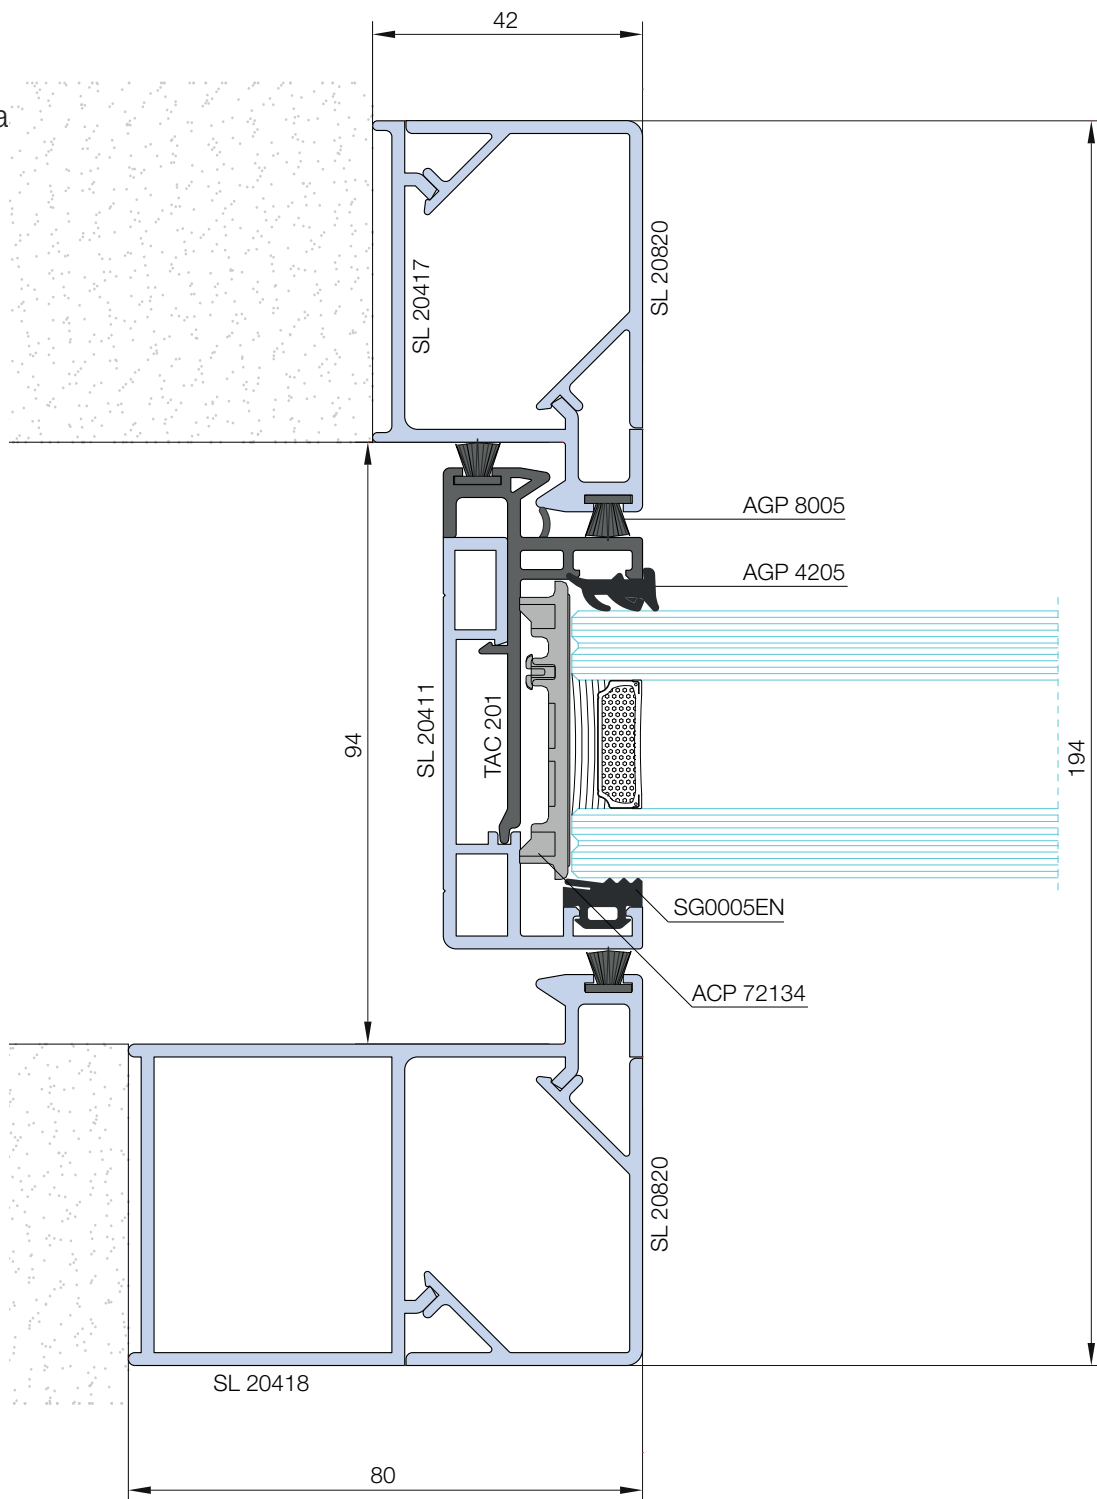

Info prodotto 1821

16.10.2018

it's my window

PANORAMICO

Nodo a muro - monovia

EasyDoor	Elite Door 72	Door 62	Door 72	Sirio 50	Smart 30	Planet 45	Planet 50 TT	Planet 50 PLUS	Planet 62 TT	Planet 62 PLUS	Planet 72 HT	Planet 72 PLUS	3G	Fullglazing	Matic 50	Matic 50 PLUS	Matic 62 TT	Matic 62 PLUS	Matic 72	Matic 72 PLUS	Nathura 59	Nathura 70	Nathura 82	Nathura 92	Slide 60	Slide 65	Slide 80/106 PLUS	Topslide 160	Slidewood 160	Topslidewood 214	Panoramico	Balconi e balaustre
																											●	●			●