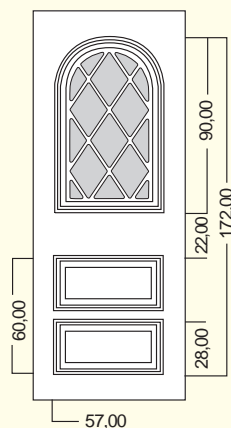

PORTONI CON
GRATA

MISURE
MEASURES

ART. 958

ACCESSORI
ACCESSORIES

MANIGLIONE ART. BU432 TOR
HANDLE ART. BU432 TOR