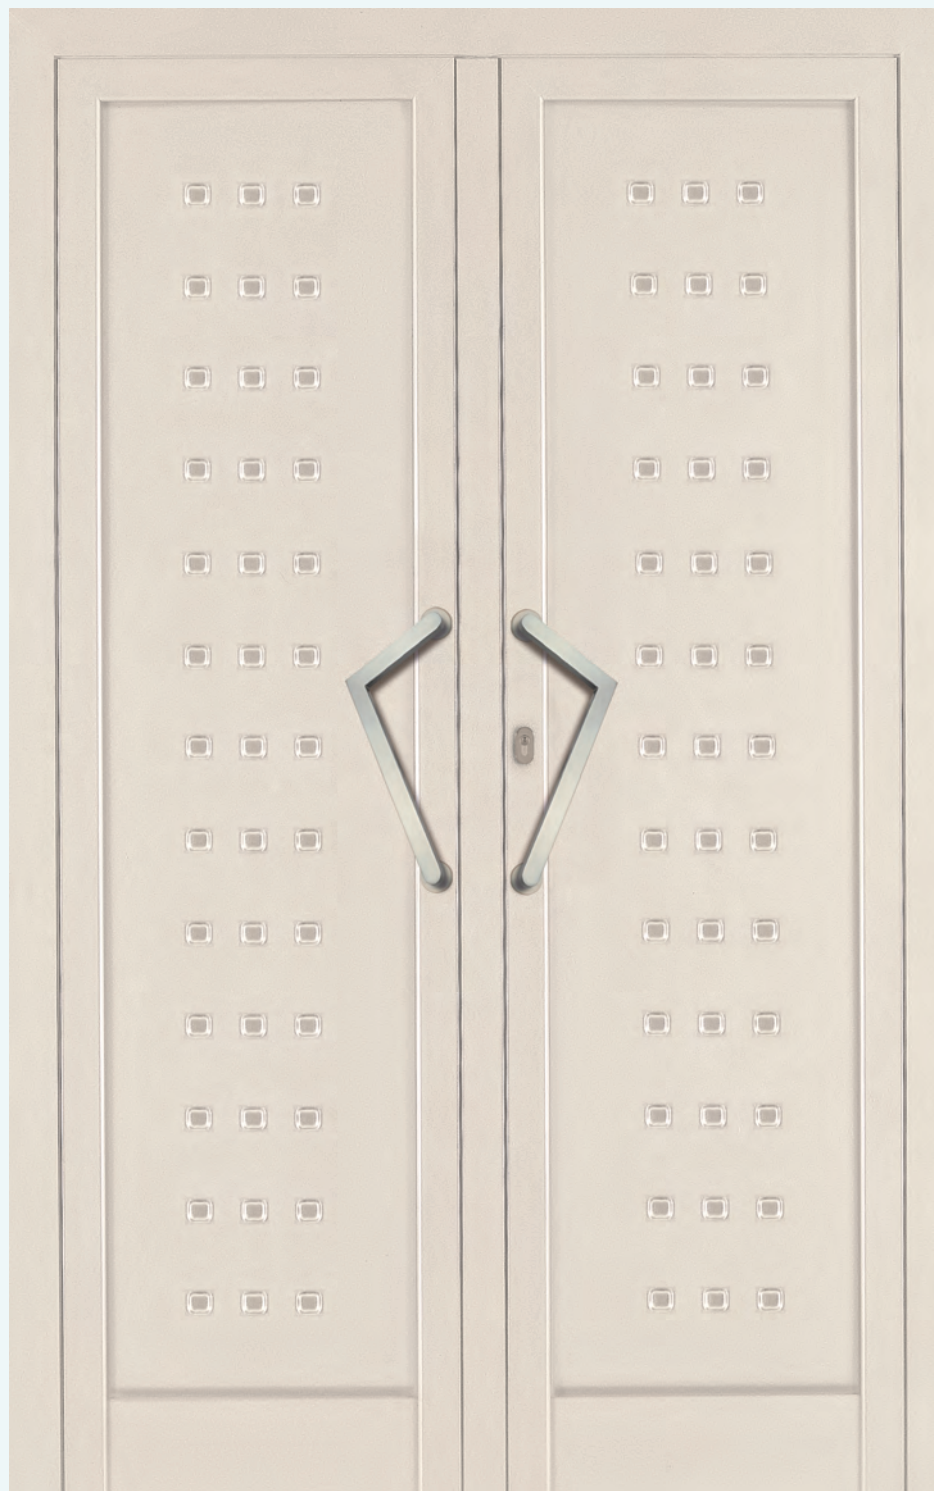

Ram 1084

Bugnall
lineadesign